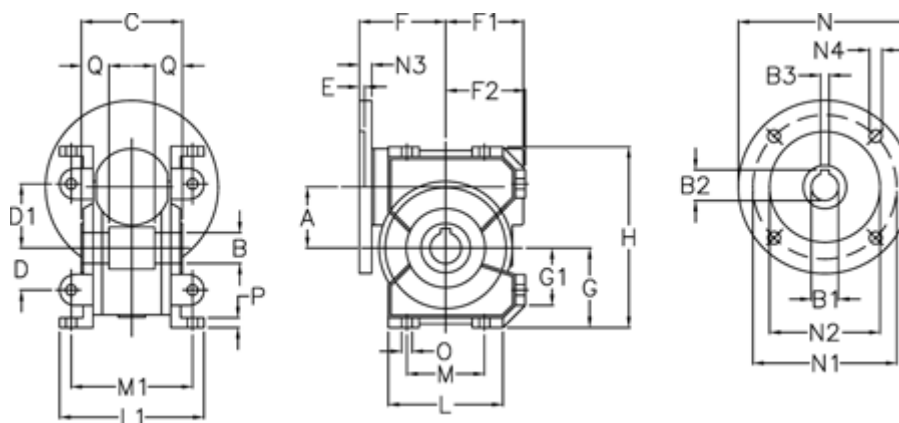

Data Sheet

Article number: 3902049007032

Description: Worm gear
VF 49-U-7-80B5

Measures

A = 49.5	E = 3	L = 93	N4 = 11.5
B = 25 H7	F = 70	L1 = 117	O = 8.5
B1 E7 = 19	F1 = 63	M = 63	P = 8
B2 = 21.8	F2 = 64.5	M1 = 98.5	Q = 22.5
B3 H9 = 6	G = 64.5	N = 200	
C = 82	G1 = 46.5	N1 = 165	
D = 34	H = 146.5	N2 = 130	
D1 = 52	H1 = 110.5	N3 = 10	